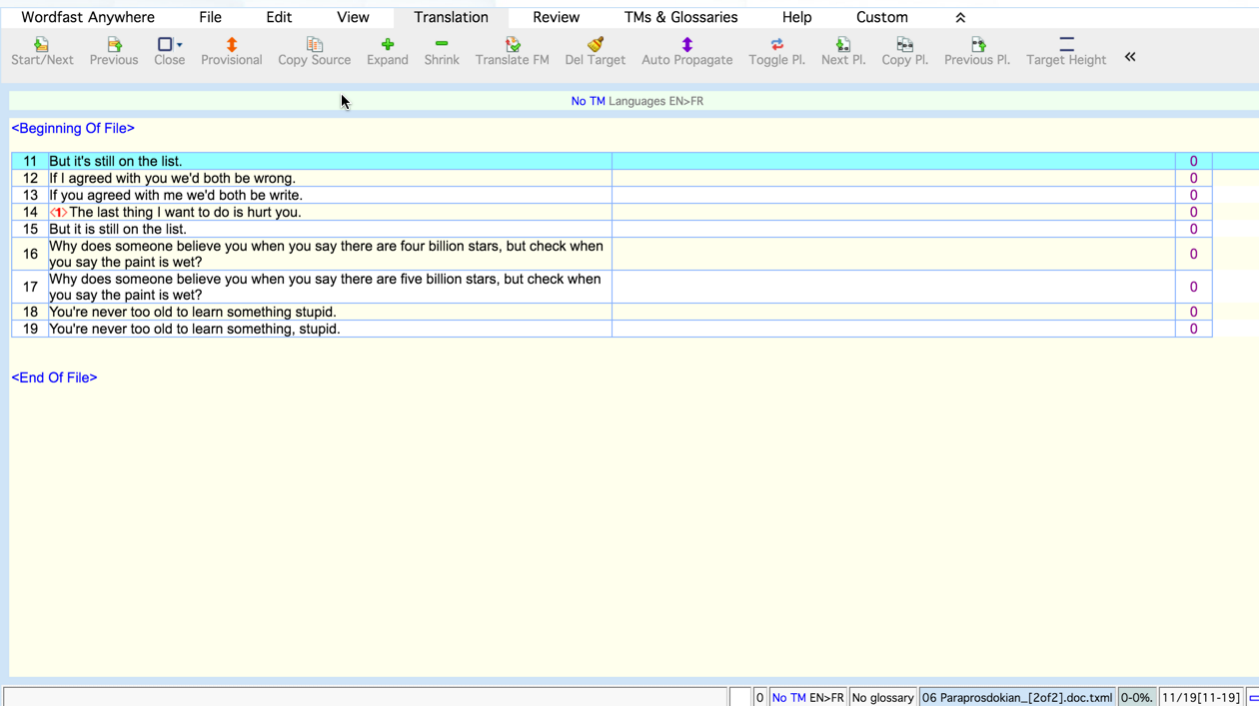

WORDFAST

WORDFAST ANYWHERE

- Access from any web browser
- Instant deployment/No download required
- Complete privacy and confidentiality (https access)
- TM and Terminology sharing
- Alignment module with correction capabilities
- Free of charge