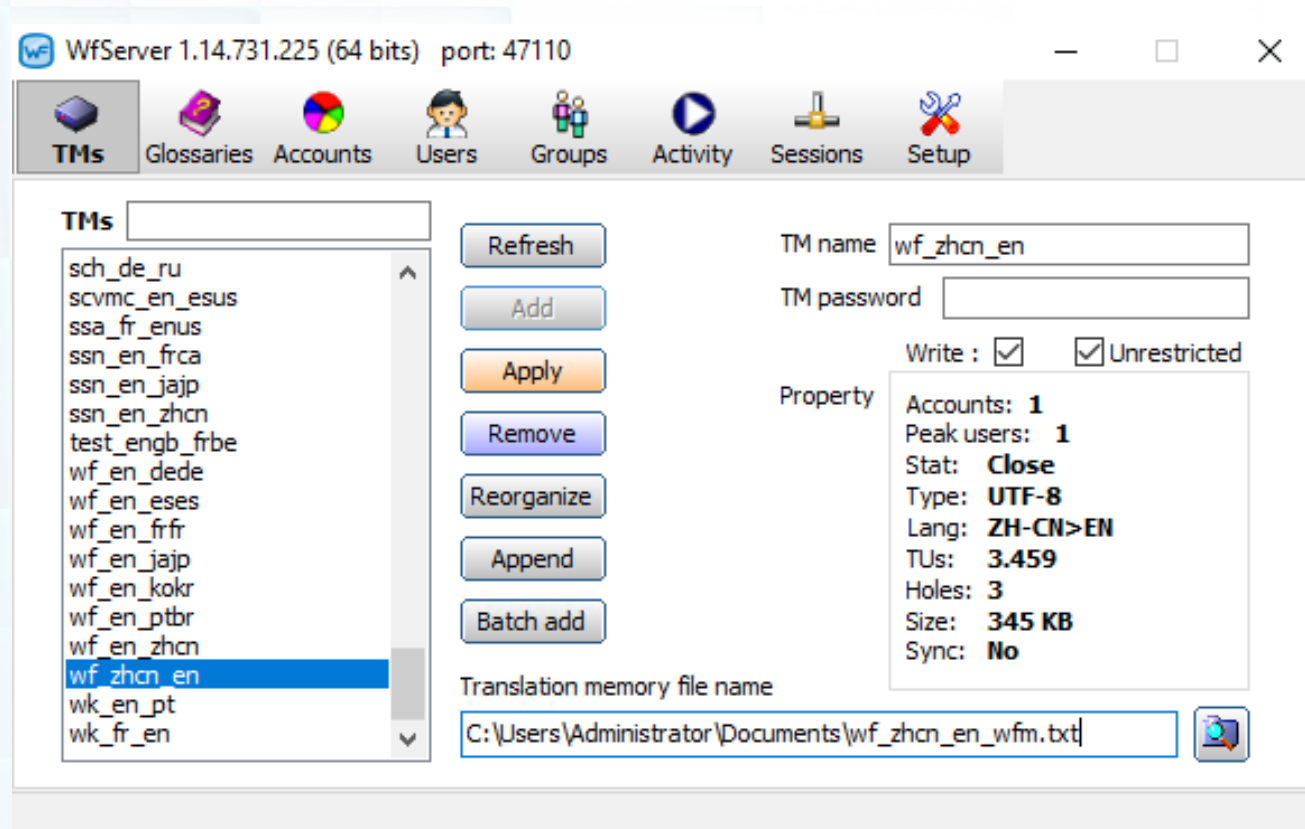

- Fastest search results in the industry

WORDFAST

WORDFAST SERVER

SERVER

- Translation Memories:
 - Supports TMs in TMX or Wordfast TM (txt) format
 - Leverages up to 1,000 TMs simultaneously
 - Each TM can store up to 1 billion TUs
 - Serves up to 50,000 clients simultaneously
- System Requirements:
 - Windows 2000 and higher
 - RAM \geq 4 GB
 - Internet connection with a fixed IP address
 - No database software or special hardware required