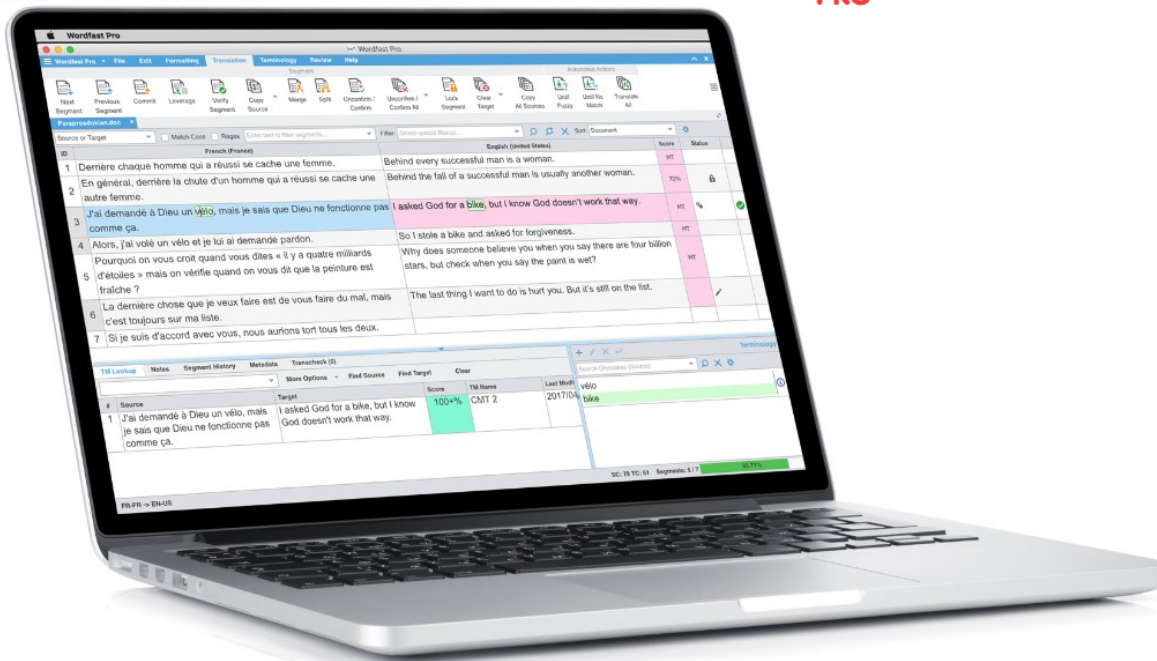

WORDFAST

WORDFAST CLASSIC

CLASSIC

- Intuitive MS Word-based interface
- Customizable feature set with user-defined macros
- Unlimited TM and glossary sharing over a LAN
- Integration with multiple dictionaries and MT engines
- Real-time Quality Assurance features

WORDFAST

WORDFAST PRO

PRO

- Cross-platform functionality
- WYSIWYG Editor
- Chain files
- Project package
- Advanced file formats
- Unlimited languages, TMs and glossaries
- Integration with server-based TM & glossaries